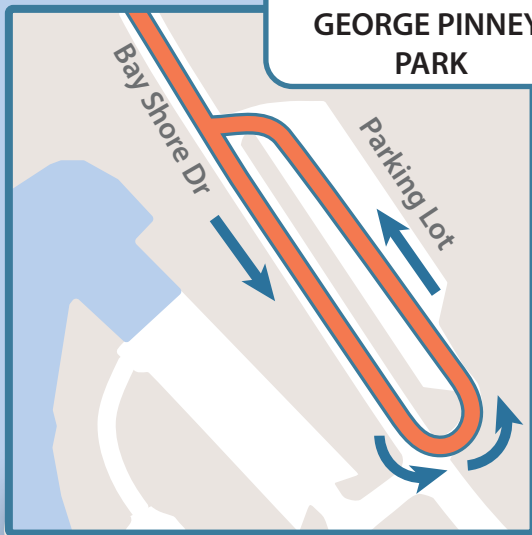

# DOOR COUNTY Triathlon SPRINT DISTANCE

## BIKE COURSE

18.0 MILES

**START / FINISH**  
MURPHY PARK

LAKE MICHIGAN

**SPRINT  
TURNAROUND**  
GEORGE PINNEY  
PARK

### LEGEND

-  **SPRINT COURSE**
-  **MILE MARKERS**
-  **WATER STATION**
-  **MEDICAL**

Starting Elevation 587 ft  Finishing Elevation 587 ft  Elevation Gain 366 ft